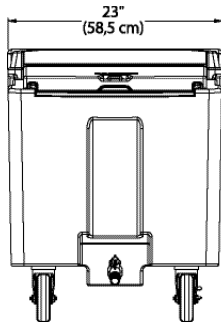

Item No. _____

Specifier Identification No. _____

Model No. _____

Quantity _____

ICS125L

ICS125LB

8" (20,3 cm) Easy Wheels on ICS125LB Models.

Approvals

Patent Pending

SlidingLid™ Ice Caddies

Standard

125 lb. (57 Kg.) Capacity

Models ICS125L, ICS125L4S, ICS125LB

Item No. _____

Specifier Identification No. _____

Model No. _____

Quantity _____

ICS125L

ICS125L4S

ICS125LB (With Easy Wheels)

Front/Width

Specifications

Dimension Tolerance: +/- 1/4" (0,64 cm)

Code	Description	Interior Dimensions W x D x H	Exterior Dimensions W x D x H	Case lbs./cube Kg/m ³
ICS125L	SlidingLid Ice Caddy	17" x 24" x 18" (43,2 x 61 x 45,7 cm)	23" x 31 1/2" x 29 1/4" (58,5 x 80 x 74,3 cm)	69 (13.16) 31,3 (0,373)
ICS125L4S	SlidingLid Ice Caddy	17" x 24" x 18" (43,2 x 61 x 45,7 cm)	23" x 31 1/2" x 29 1/4" (58,5 x 80 x 74,3 cm)	69 (13.16) 31,3 (0,373)
ICS125LB	SlidingLid Ice Caddy	17" x 24" x 18" (43,2 x 61 x 45,7 cm)	23" x 31 1/2" x 29 1/4" (58,5 x 80 x 74,3 cm)	71 (13.16) 32,2 (0,373)

Architect Specs

The standard 125 lb. (57 Kg.) capacity SlidingLid Ice Caddy shall be Cambro Model..., manufactured by Cambro Mfg. Co., Huntington Beach, CA 92648 U.S.A. It shall be constructed of single-molded, double-wall, high density polyethylene and thick foam injected polyurethane. It shall have a sliding lid without latches. It shall slide back and under a secured base lid. It shall have rounded corners and a molded-in handle. It shall have an 11 1/2" x 17" (29,2 x 43,2 cm) service opening. It shall have a recessed, leakproof, quarter turn faucet on the front. It shall have a recessed interior well with one unbreakable polycarbonate shelf. It shall be available with 3 different wheel configurations, including Model ICS125LB with 2 each 8" (20,3 cm) Easy Wheels. It shall not require any assembly and shall be available in 7 colors.