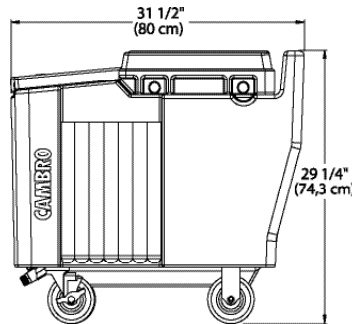

Patent Pending

SlidingLid™ Ice Caddies

Standard

125 lb. (57 Kg.) Capacity

Models ICS125L, ICS125L4S, ICS125LB

Item No. _____

Specifier Identification No. _____

Model No. _____

Quantity _____

ICS125L

ICS125L4S

ICS125LB (With Easy Wheels)

Front/Width

Specifications

Dimension Tolerance: +/- 1/4" (0,64 cm)

Code	Description	Interior Dimensions W x D x H	Exterior Dimensions W x D x H	Case lbs./cube Kg/m ³
ICS125L	SlidingLid Ice Caddy	17" x 24" x 18" (43,2 x 61 x 45,7 cm)	23" x 31 1/2" x 29 1/4" (58,5 x 80 x 74,3 cm)	69 (13.16) 31,3 (0,373)
ICS125L4S	SlidingLid Ice Caddy	17" x 24" x 18" (43,2 x 61 x 45,7 cm)	23" x 31 1/2" x 29 1/4" (58,5 x 80 x 74,3 cm)	69 (13.16) 31,3 (0,373)
ICS125LB	SlidingLid Ice Caddy	17" x 24" x 18" (43,2 x 61 x 45,7 cm)	23" x 31 1/2" x 29 1/4" (58,5 x 80 x 74,3 cm)	71 (13.16) 32,2 (0,373)