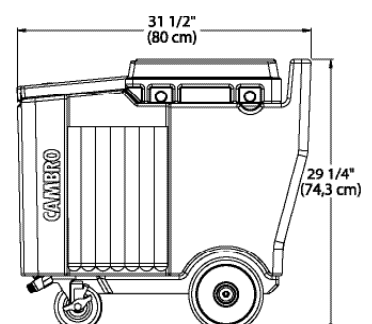

Item No. _____

Specifier Identification No. _____

Model No. _____

Quantity _____

ICS125L

ICS125LB

8" (20,3 cm) Easy Wheels on ICS125LB Models.

Approvals

Patent Pending

SlidingLid™ Ice Caddies

Standard

125 lb. (57 Kg.) Capacity

Models ICS125L, ICS125L4S, ICS125LB

Item No. _____

Specifier Identification No. _____

Model No. _____

Quantity _____

ICS125L

ICS125L4S

ICS125LB (With Easy Wheels)

Front/Width

Specifications

Dimension Tolerance: +/- 1/4" (0,64 cm)

Code	Description	Interior Dimensions W x D x H	Exterior Dimensions W x D x H	Case lbs./cube Kg/m ³
ICS125L	SlidingLid Ice Caddy	17" x 24" x 18" (43,2 x 61 x 45,7 cm)	23" x 31 1/2" x 29 1/4" (58,5 x 80 x 74,3 cm)	69 (13.16) 31,3 (0,373)
ICS125L4S	SlidingLid Ice Caddy	17" x 24" x 18" (43,2 x 61 x 45,7 cm)	23" x 31 1/2" x 29 1/4" (58,5 x 80 x 74,3 cm)	69 (13.16) 31,3 (0,373)
ICS125LB	SlidingLid Ice Caddy	17" x 24" x 18" (43,2 x 61 x 45,7 cm)	23" x 31 1/2" x 29 1/4" (58,5 x 80 x 74,3 cm)	71 (13.16) 32,2 (0,373)

Architect Specs

The standard 125 lb. (57 Kg.) capacity SlidingLid Ice Caddy shall be Cambro Model..., manufactured by Cambro Mfg. Co., Huntington Beach, CA 92648 U.S.A. It shall be constructed of single-molded, double-wall, high density polyethylene and thick foam injected polyurethane. It shall have a sliding lid without latches. It shall slide back and under a secured base lid. It shall have rounded corners and a molded-in handle. It shall have an 11 1/2" x 17" (29,2 x 43,2 cm) service opening. It shall have a recessed, leakproof, quarter turn faucet on the front. It shall have a recessed interior well with one unbreakable polycarbonate shelf. It shall be available with 3 different wheel configurations, including Model ICS125LB with 2 each 8" (20,3 cm) Easy Wheels. It shall not require any assembly and shall be available in 7 colors.