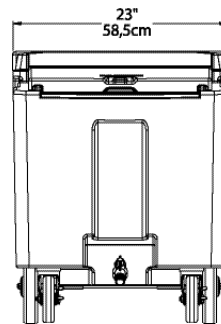

Item No. _____

Specifier Identification No. _____

Model No. _____

Quantity _____

ICS125L

ICS125LB

8" (20,3 cm) Easy Wheels on ICS125LB Models.

Approvals

Patent Pending

SlidingLid™ Ice Caddies

Standard

125 lb. (57 Kg.) Capacity

Models ICS125L, ICS125L4S, ICS125LB

Item No. _____

Specifier Identification No. _____

Model No. _____

Quantity _____

ICS125L

ICS125L4S

ICS125LB (With Easy Wheels)

Front/Width

Specifications

Dimension Tolerance: +/- 1/4" (0,64 cm)

Code	Description	Interior Dimensions W x D x H	Exterior Dimensions W x D x H	Case lbs./cube Kg/m ³
ICS125L	SlidingLid Ice Caddy	17" x 24" x 18" (43,2 x 61 x 45,7 cm)	23" x 31 1/2" x 29 1/4" (58,5 x 80 x 74,3 cm)	69 (13.16) 31,3 (0,373)
ICS125L4S	SlidingLid Ice Caddy	17" x 24" x 18" (43,2 x 61 x 45,7 cm)	23" x 31 1/2" x 29 1/4" (58,5 x 80 x 74,3 cm)	69 (13.16) 31,3 (0,373)
ICS125LB	SlidingLid Ice Caddy	17" x 24" x 18" (43,2 x 61 x 45,7 cm)	23" x 31 1/2" x 29 1/4" (58,5 x 80 x 74,3 cm)	71 (13.16) 32,2 (0,373)

Architect Specs

The standard 125 lb. (57 Kg.) capacity SlidingLid Ice Caddy shall be Cambro Model..., manufactured by Cambro Mfg. Co., Huntington Beach, CA 92648 U.S.A. It shall be constructed of single-molded, double-wall, high density polyethylene and thick foam injected polyurethane. It shall have a sliding lid without latches. It shall slide back and under a secured base lid. It shall have rounded corners and a molded-in handle. It shall have an 11 1/2" x 17" (29,2 x 43,2 cm) service opening. It shall have a recessed, leakproof, quarter turn faucet on the front. It shall have a recessed interior well with one unbreakable polycarbonate shelf. It shall be available with 3 different wheel configurations, including Model ICS125LB with 2 each 8" (20,3 cm) Easy Wheels. It shall not require any assembly and shall be available in 7 colors.